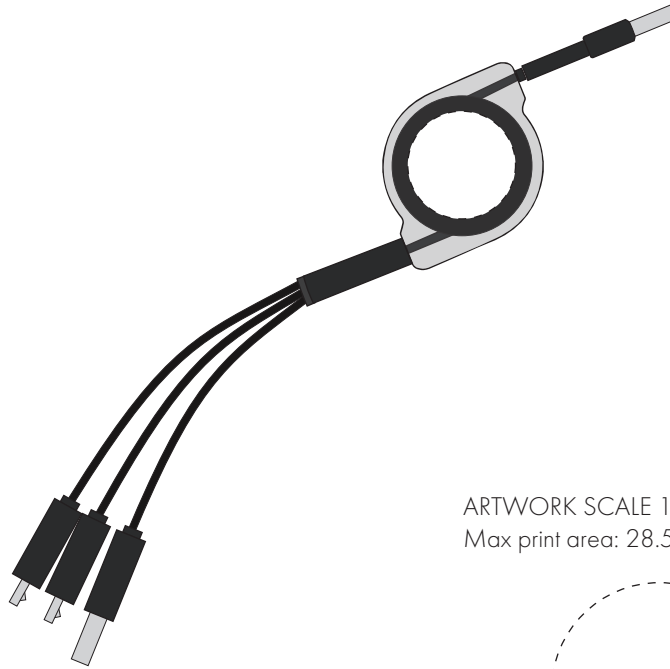

Your Ref:	Quantity:	Product Code: ZP1067
Our Ref:	Version: 1	Product Colour: BLACK

PRINTING CONCERNS:

We stock this item in the following colours

**PANTONE REFERENCE(S)**

Full Colour Doming

ARTWORK SCALE 50%

ARTWORK SCALE 100%

Max print area: 28.5mm Diameter

Product Image for visualisation
- colours may vary

The dashed line is to demonstrate print area and will not appear on your printed item

PLEASE NOTE:

- All colours including print and product are for visual purposes only and should not be regarded as the actual colour of the product and print.
- Some products may vary from batch to batch and may differ from previous orders.
- The colour and texture of a product can also have an effect on the final print colour.
- By approving this order we accept that you understand these terms.